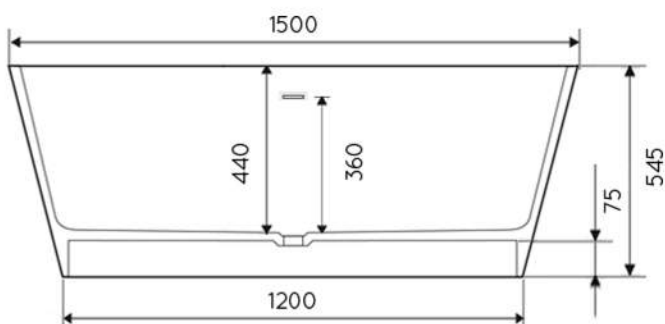

MINI SQUARE BATH

TOP VIEW

GENERAL INFO

LENGTH	1500MM
WIDTH	680MM
HEIGHT	545MM
INTERNAL DEPTH	440MM
WEIGHT	130KG
OVERFLOW	Yes
WATER CAPACITY	130 LITRES*
COLOUR	WHITE GLOSS**

* CAPACITY AT 200MM DEPTH

** OTHER COLOURS AND FINISHES AVAILABLE TO SPECIAL ORDER

SIDE VIEW

WATER CAPACITY