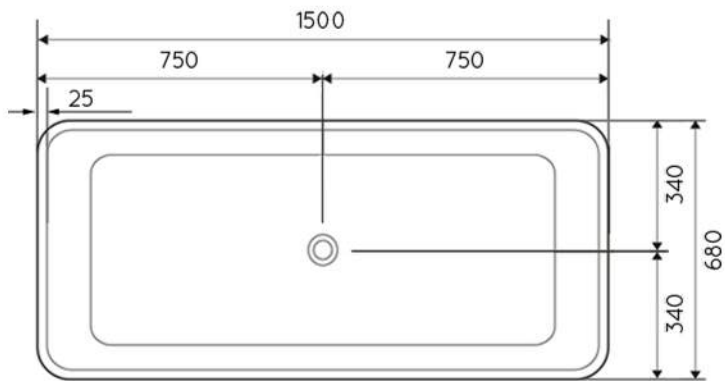

MINI SQUARE BATH

TOP VIEW

GENERAL INFO

LENGTH	1500MM
WIDTH	680MM
HEIGHT	545MM
INTERNAL DEPTH	440MM
WEIGHT	130KG
OVERFLOW	Yes
WATER CAPACITY	130 LITRES*
COLOUR	WHITE GLOSS**

* CAPACITY AT 200MM DEPTH

** OTHER COLOURS AND FINISHES AVAILABLE TO SPECIAL ORDER

SIDE VIEW

WATER CAPACITY